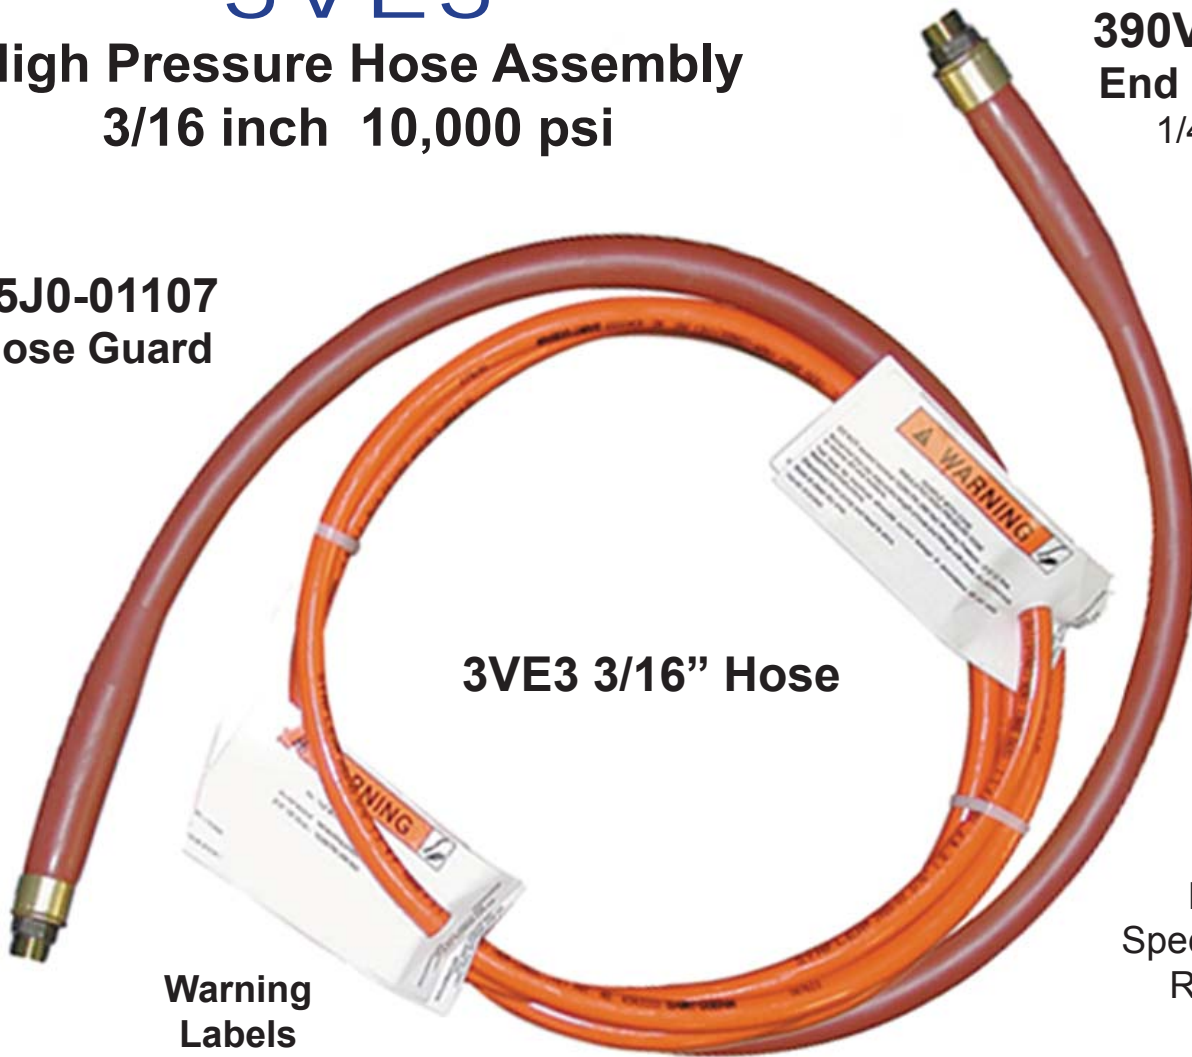

# 3VE3

High Pressure Hose Assembly  
3/16 inch 10,000 psi

390V-03104  
End Fittings  
1/4 Inch

45J0-01107  
Hose Guard

3VE3 3/16" Hose

Warning  
Labels

Please  
Specify Length  
Required

3050-2  
Coupling  
Female

1/4GG-S  
Adapter

3010-2  
Coupling  
Male

Tested By: _____
Tested On: _____
Serial #: _____

Inspection Label

301 Ivyland Road • Warminster, PA 18974  
Phone: 215-357-3500 • Fax: 215-357-9193  
On the web at: [www.Reliable-Equip.com](http://www.Reliable-Equip.com)