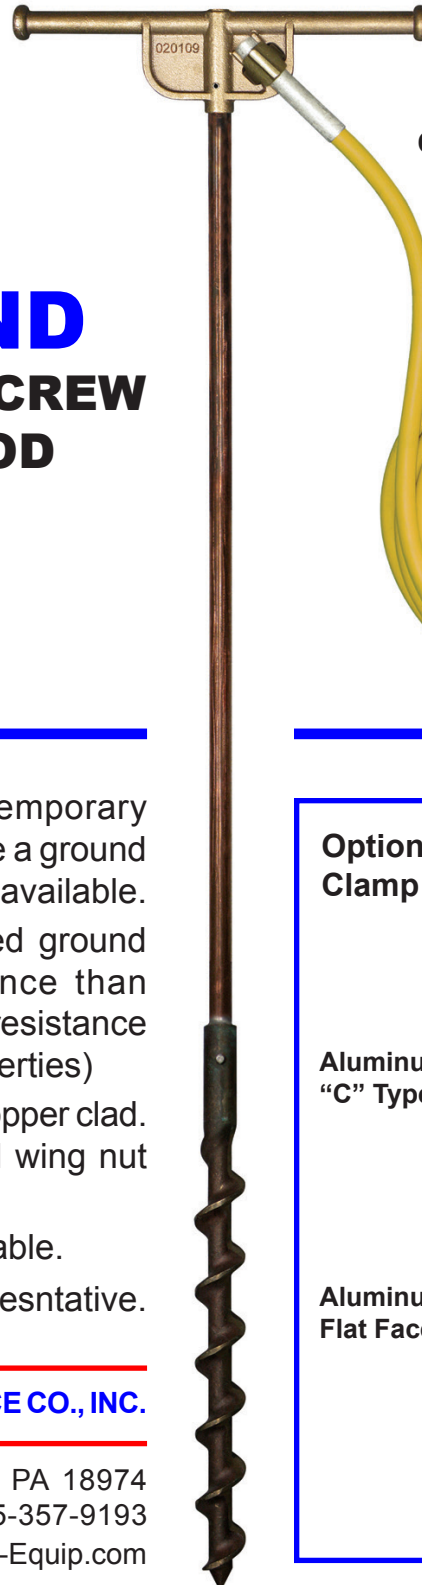

RELIABLE EQUIPMENT & SERVICE CO., INC.

R-T-GRND TEMPORARY SCREW GROUND ROD

Shown with
Optional Ground
Assembly

#2, 1/0, 2/0, 4/0
Cable Available

RELIABLE's **R-T-GRND** Temporary Screw Ground Rod will provide a ground where a system ground is not available. When installed, the 6' spiraled ground rod develops less resistance than straight ground rods. (Actual resistance values depend upon soil properties) The reusable Ground Rod is copper clad. The helix (spiral), handle and wing nut are bronze.