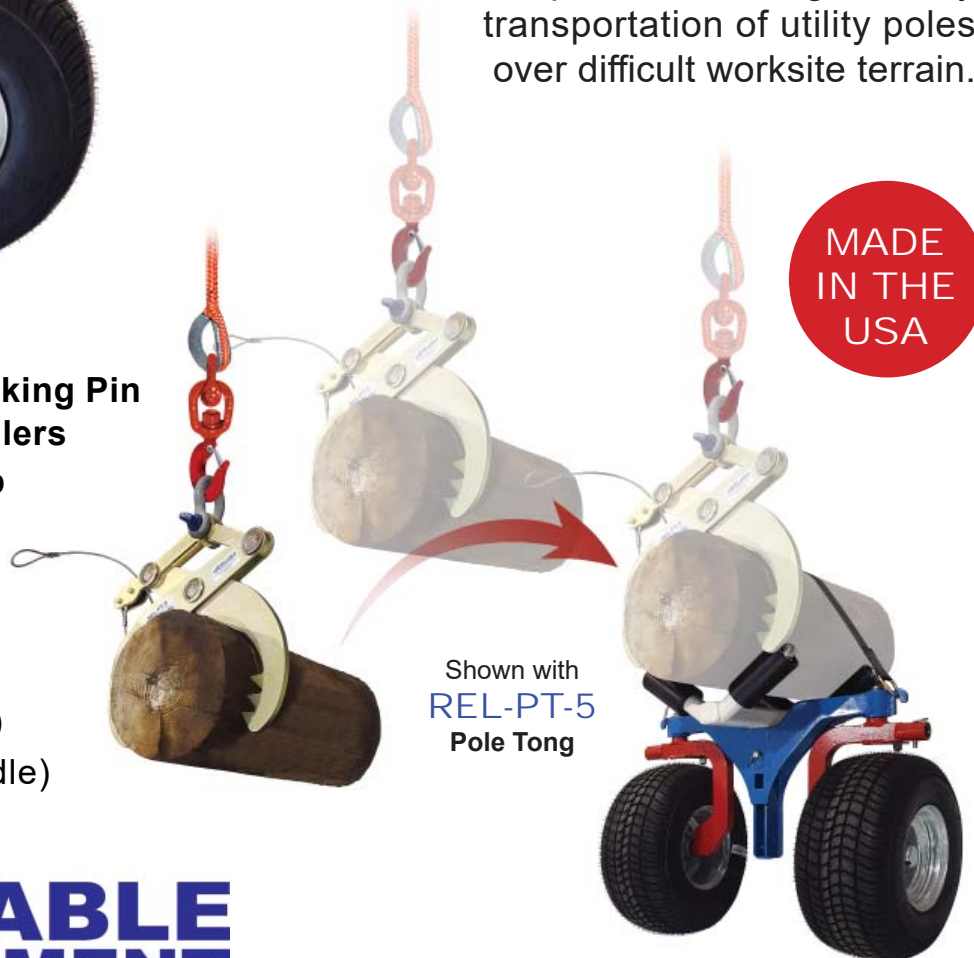

RELIABLE EQUIPMENT & SERVICE CO., INC.

REL-PL-DOLLY UTILITY POLE DOLLY

2,000 lb. Capacity

Reliable's 2-wheel Utility Pole Dolly features a high capacity roller cradle, large low-pressure turf tires, and 180° parallel steering for easy transportation of utility poles over difficult worksite terrain.

- 2,000 lb. Rated Capacity**
- Parallel Steering with Locking Pin**
- 3" Machined Nylatron Rollers**
- Full Grip 2" Ratchet Strap**
- Stable 31" Wheel Track**
- 13" X 17" Pole Cradle**
- 8" Galvanized Wheels**
- 5 Lug Roller Bearing Hub**
- Tires: 215/60-8 (18.5 X 8.5)**
- 43" X 32" X 26" (with handle)**