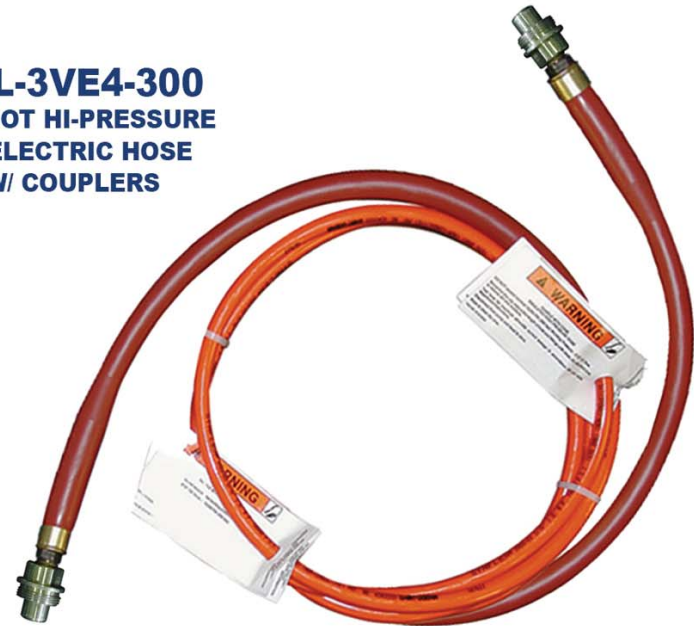

ST-200K-M SPEARING TOOL KIT WITH MANUAL PUMP

**ST-200
SPEARING TOOL**

**REL-3VE4-300
25 FOOT HI-PRESSURE
DI-ELECTRIC HOSE
W/ COUPLERS**

REL-SPR-CSE

**ENERPAC P42
MANUAL HYDRAULIC
10,000 PSI PUMP**

**REL-PG-1
HI-PRESSURE GAUGE
15,000 PSI**